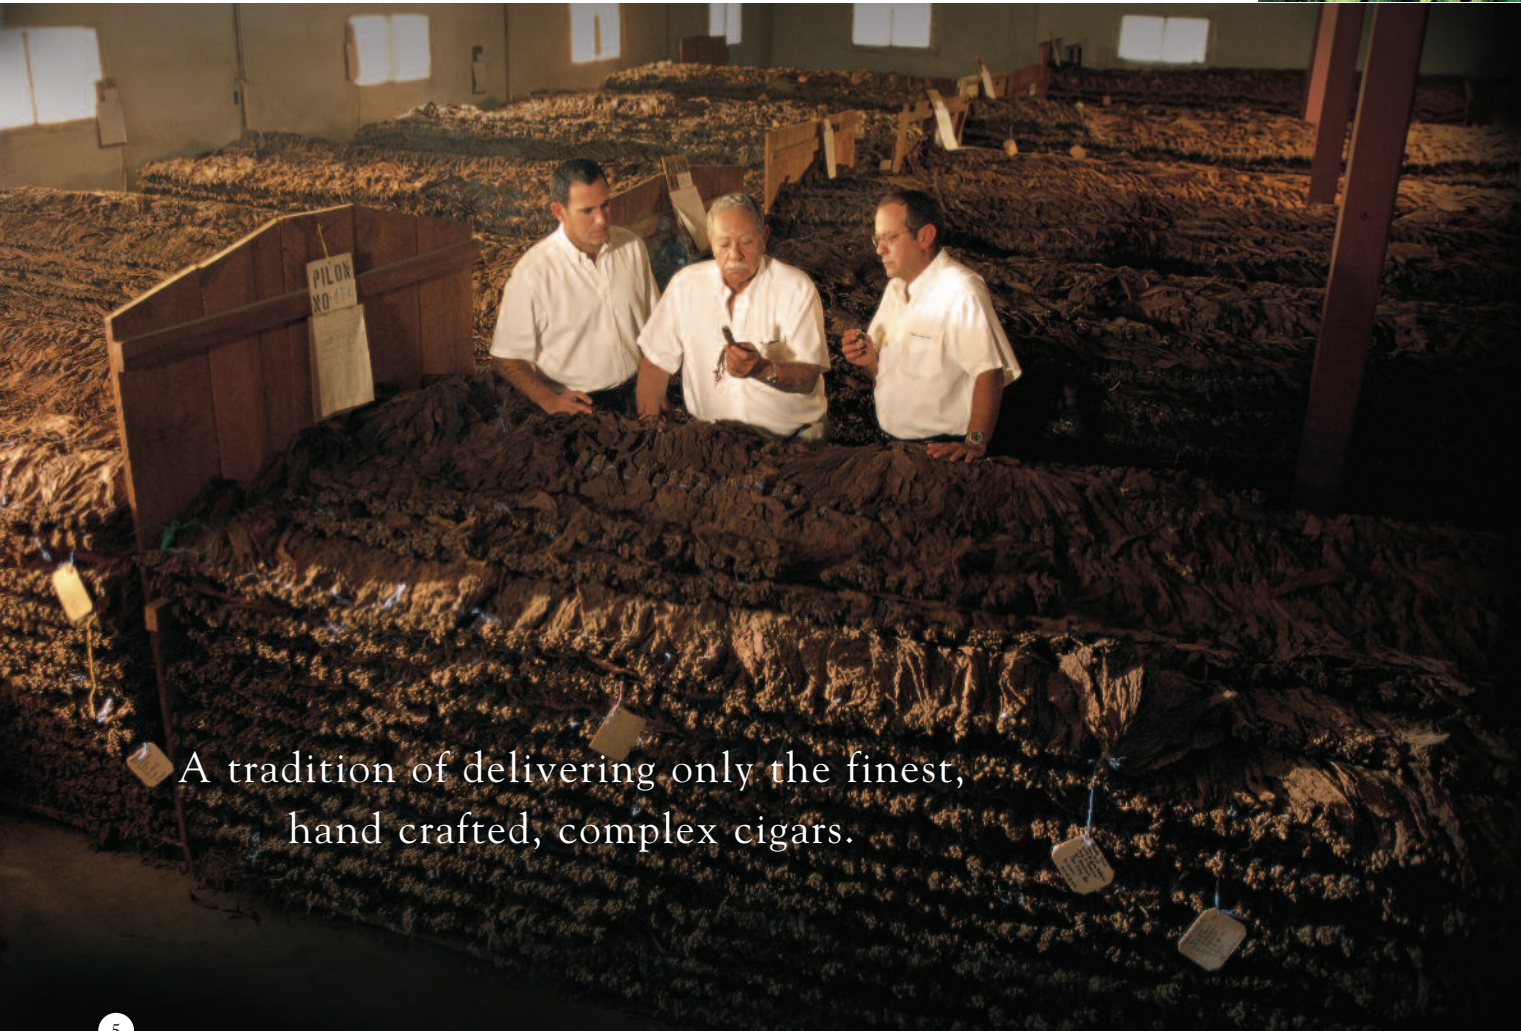

1

2

3

4

A tradition of delivering only the finest, hand crafted, complex cigars.

5

Vertical Integration

1. *Habano tobacco seedlings ready for transplanting.*
2. *Fully grown seedlings are then transplanted.*
3. *José and Jorge Padrón on a tobacco farm in Nicaragua observing a crop of sun-grown habano tobacco.*
4. *Once the tobacco is received from the farms it is sorted and classified according to its quality, size, color and texture.*
5. *The tobacco is then placed in the appropriate "Pilon" for the long process of curing and fermentation. Here, the watchful eyes of José, Jorge and Orlando Padrón taste and evaluate the tobacco.*
6. *Once the filler tobacco is fully fermented, it is then deveined.*
7. *Once the curing process is complete, the classified tobacco is packed according to its type. All tobacco in bales is ready to be used for cigar manufacturing. Throughout our history, we have tried to maintain enough tobacco for five to six years' production to allow for uniformity and consistency in our blends.*
8. *During our manufacturing process strict quality control measures are in place to ensure consistent quality in our production.*
9. *Our manufacturing facility in Nicaragua.*